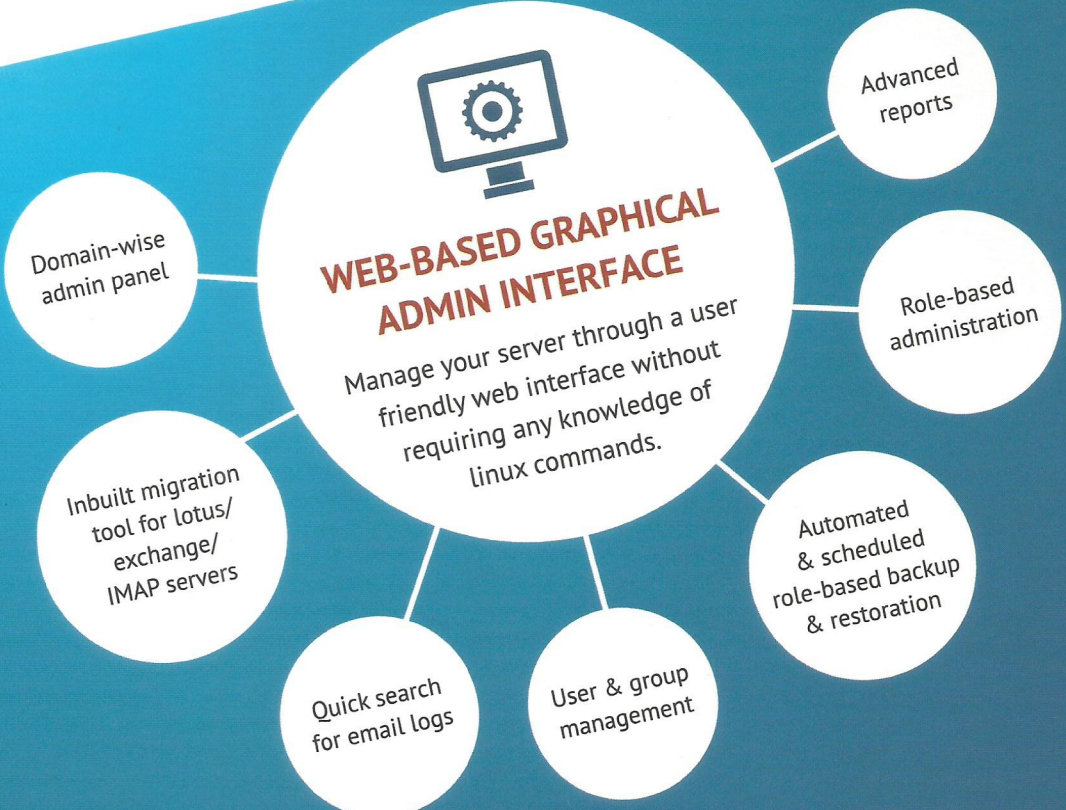

netCORE
www.netcore.in

*Add-on features

Create, manage, group and share extensive contact data from browsers, mobile devices or desktop apps with individuals, groups or domains.

User friendly and intuitive browser-based calendar helps you create and share calendars with individuals or groups. It supports recurrence, invitations and alerts.

The web-based graphical admin interface is fast, clean & comprehensive.

Sync All Devices

One-click provisioning for iOS & Android.

Enter a new contact on your phone and have it appear instantly in Outlook and your webmail as well.