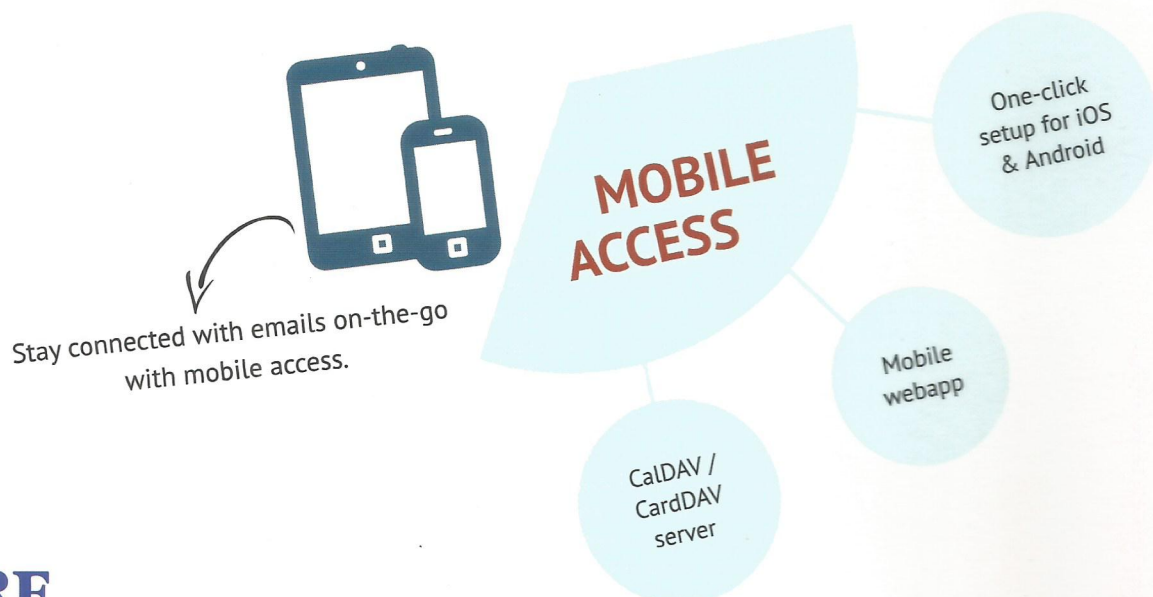

netCORE
www.netcore.in

*Add-on features

Create, manage, group and share extensive contact data from browsers, mobile devices or desktop apps with individuals, groups or domains.

User friendly and intuitive browser-based calendar helps you create and share calendars with individuals or groups. It supports recurrence, invitations and alerts.